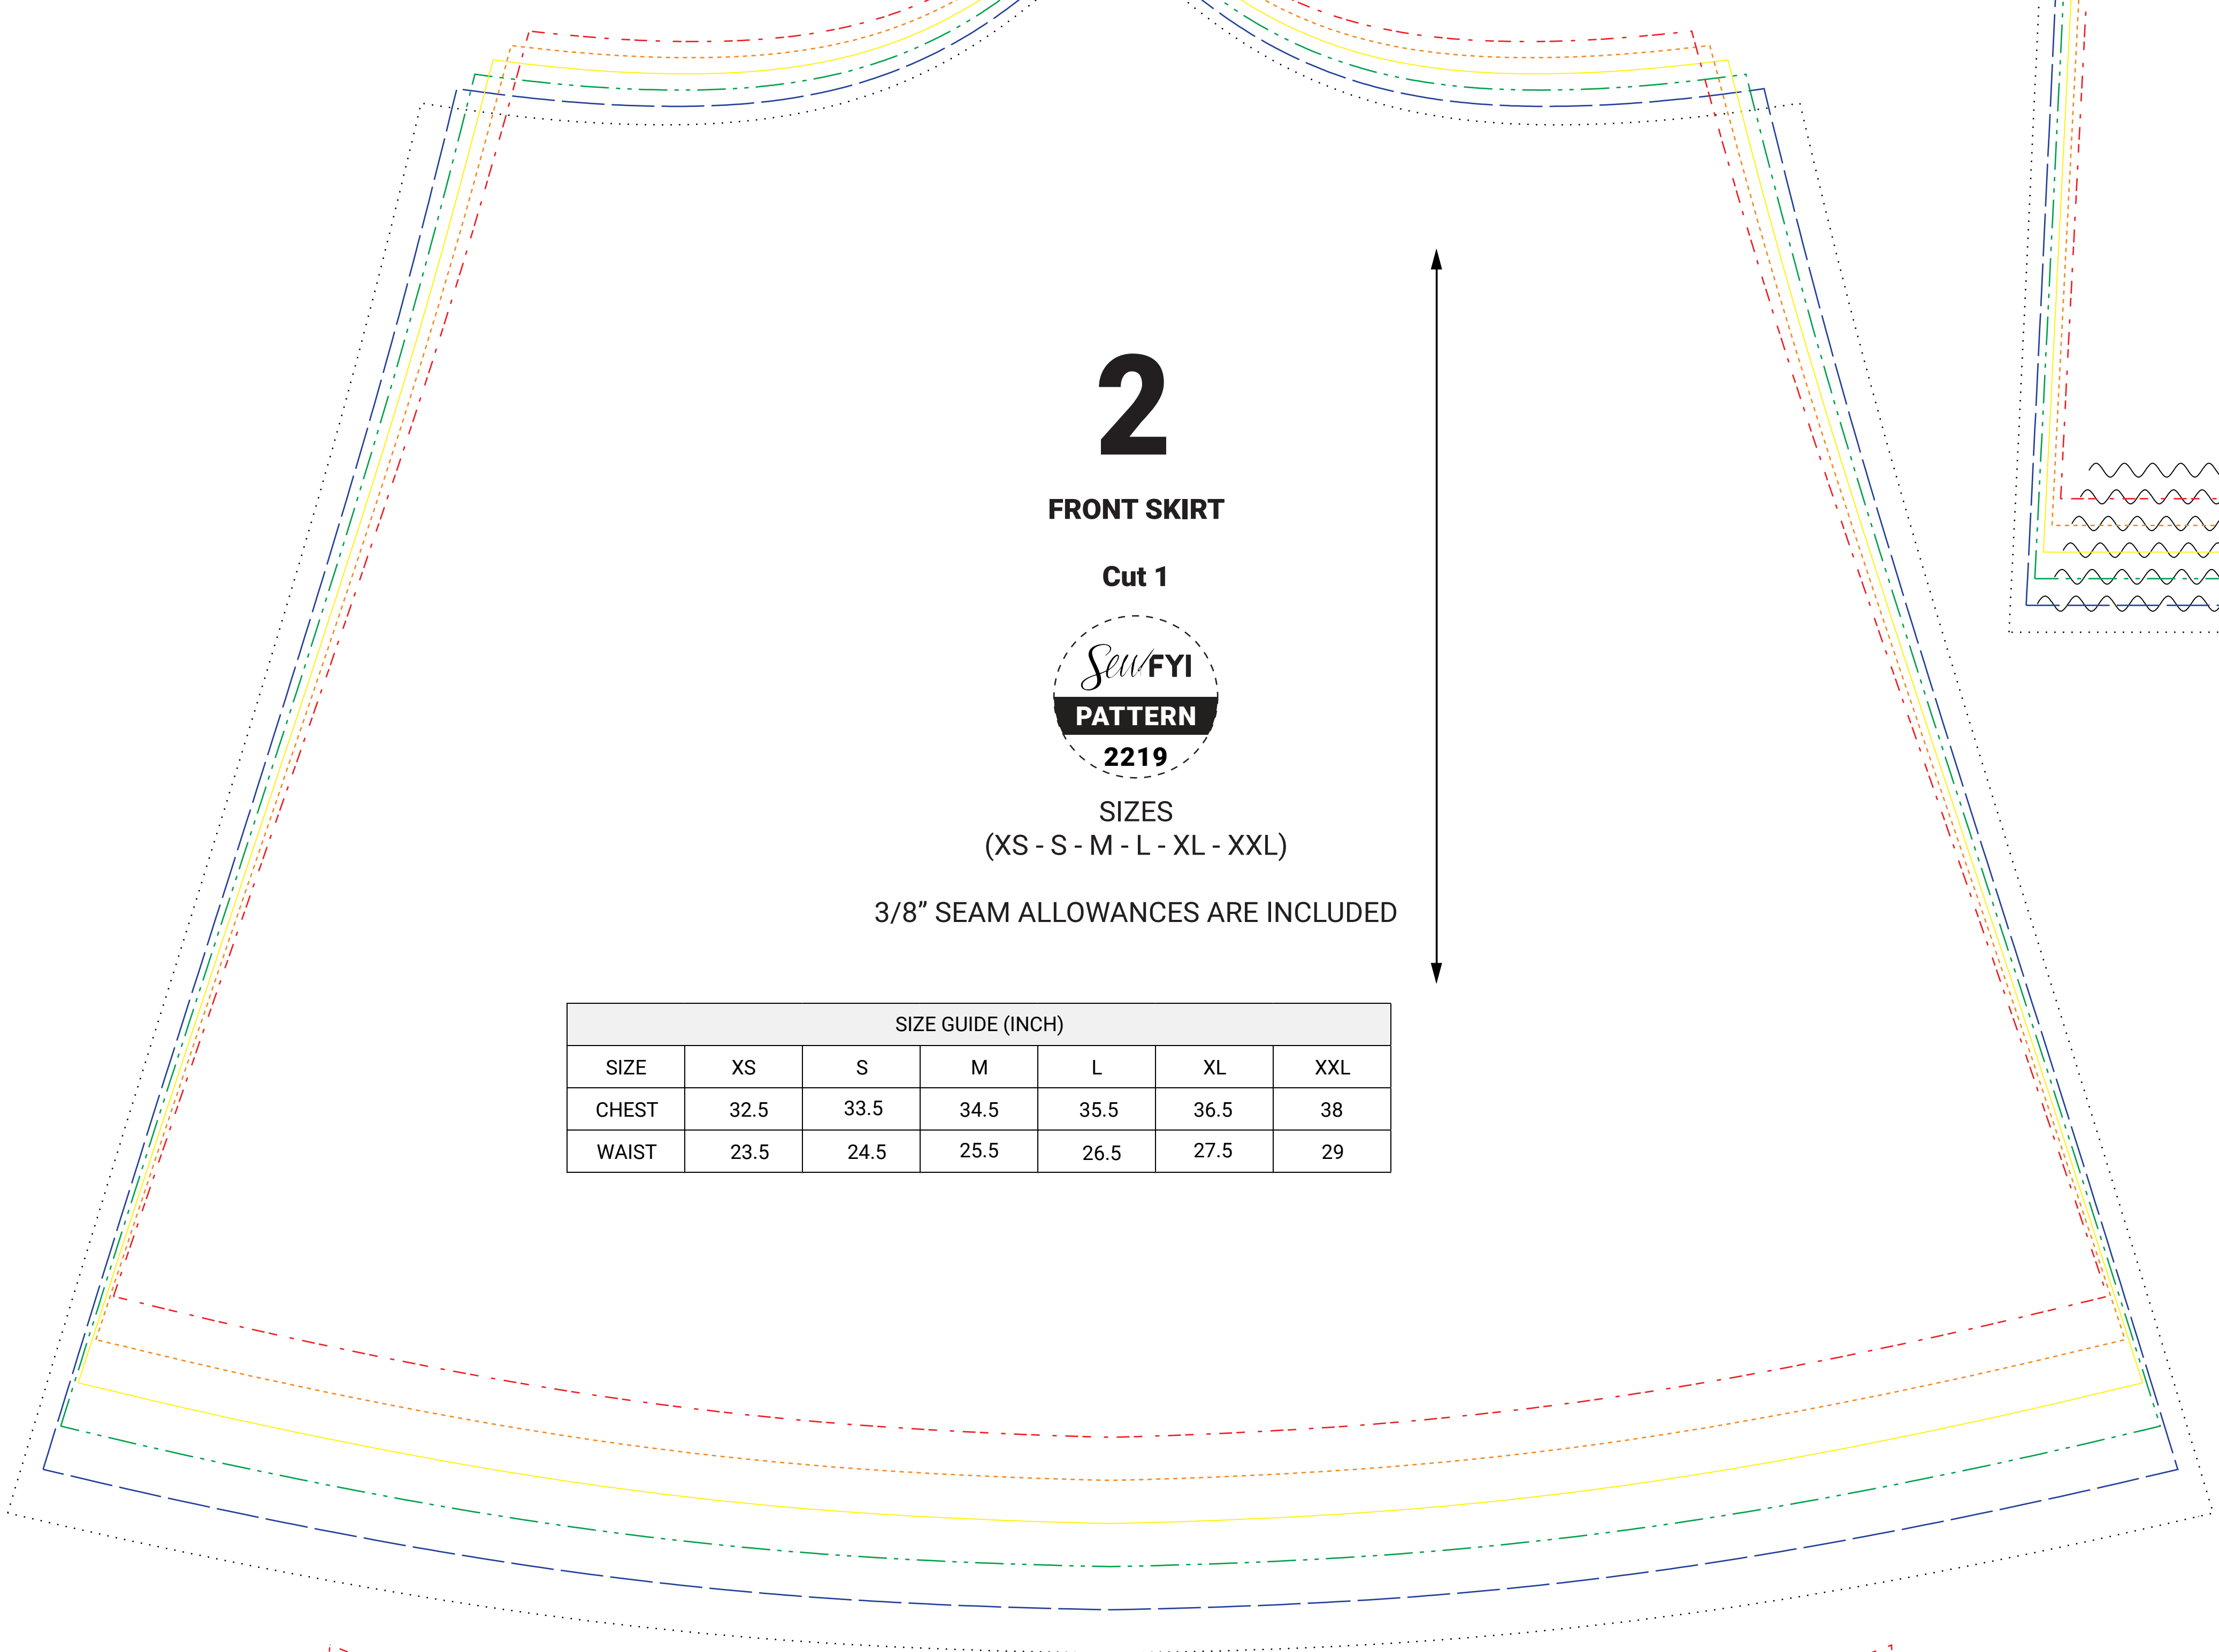

Puff Sleeve Dress

Test Square

Check this box measures

2 inch x 2 inch

SIZE GUIDE (INCH)

SIZE	XS	S	M	L	XL	XXL
CHEST	32.5	33.5	34.5	35.5	36.5	38
WAIST	23.5	24.5	25.5	26.5	27.5	29