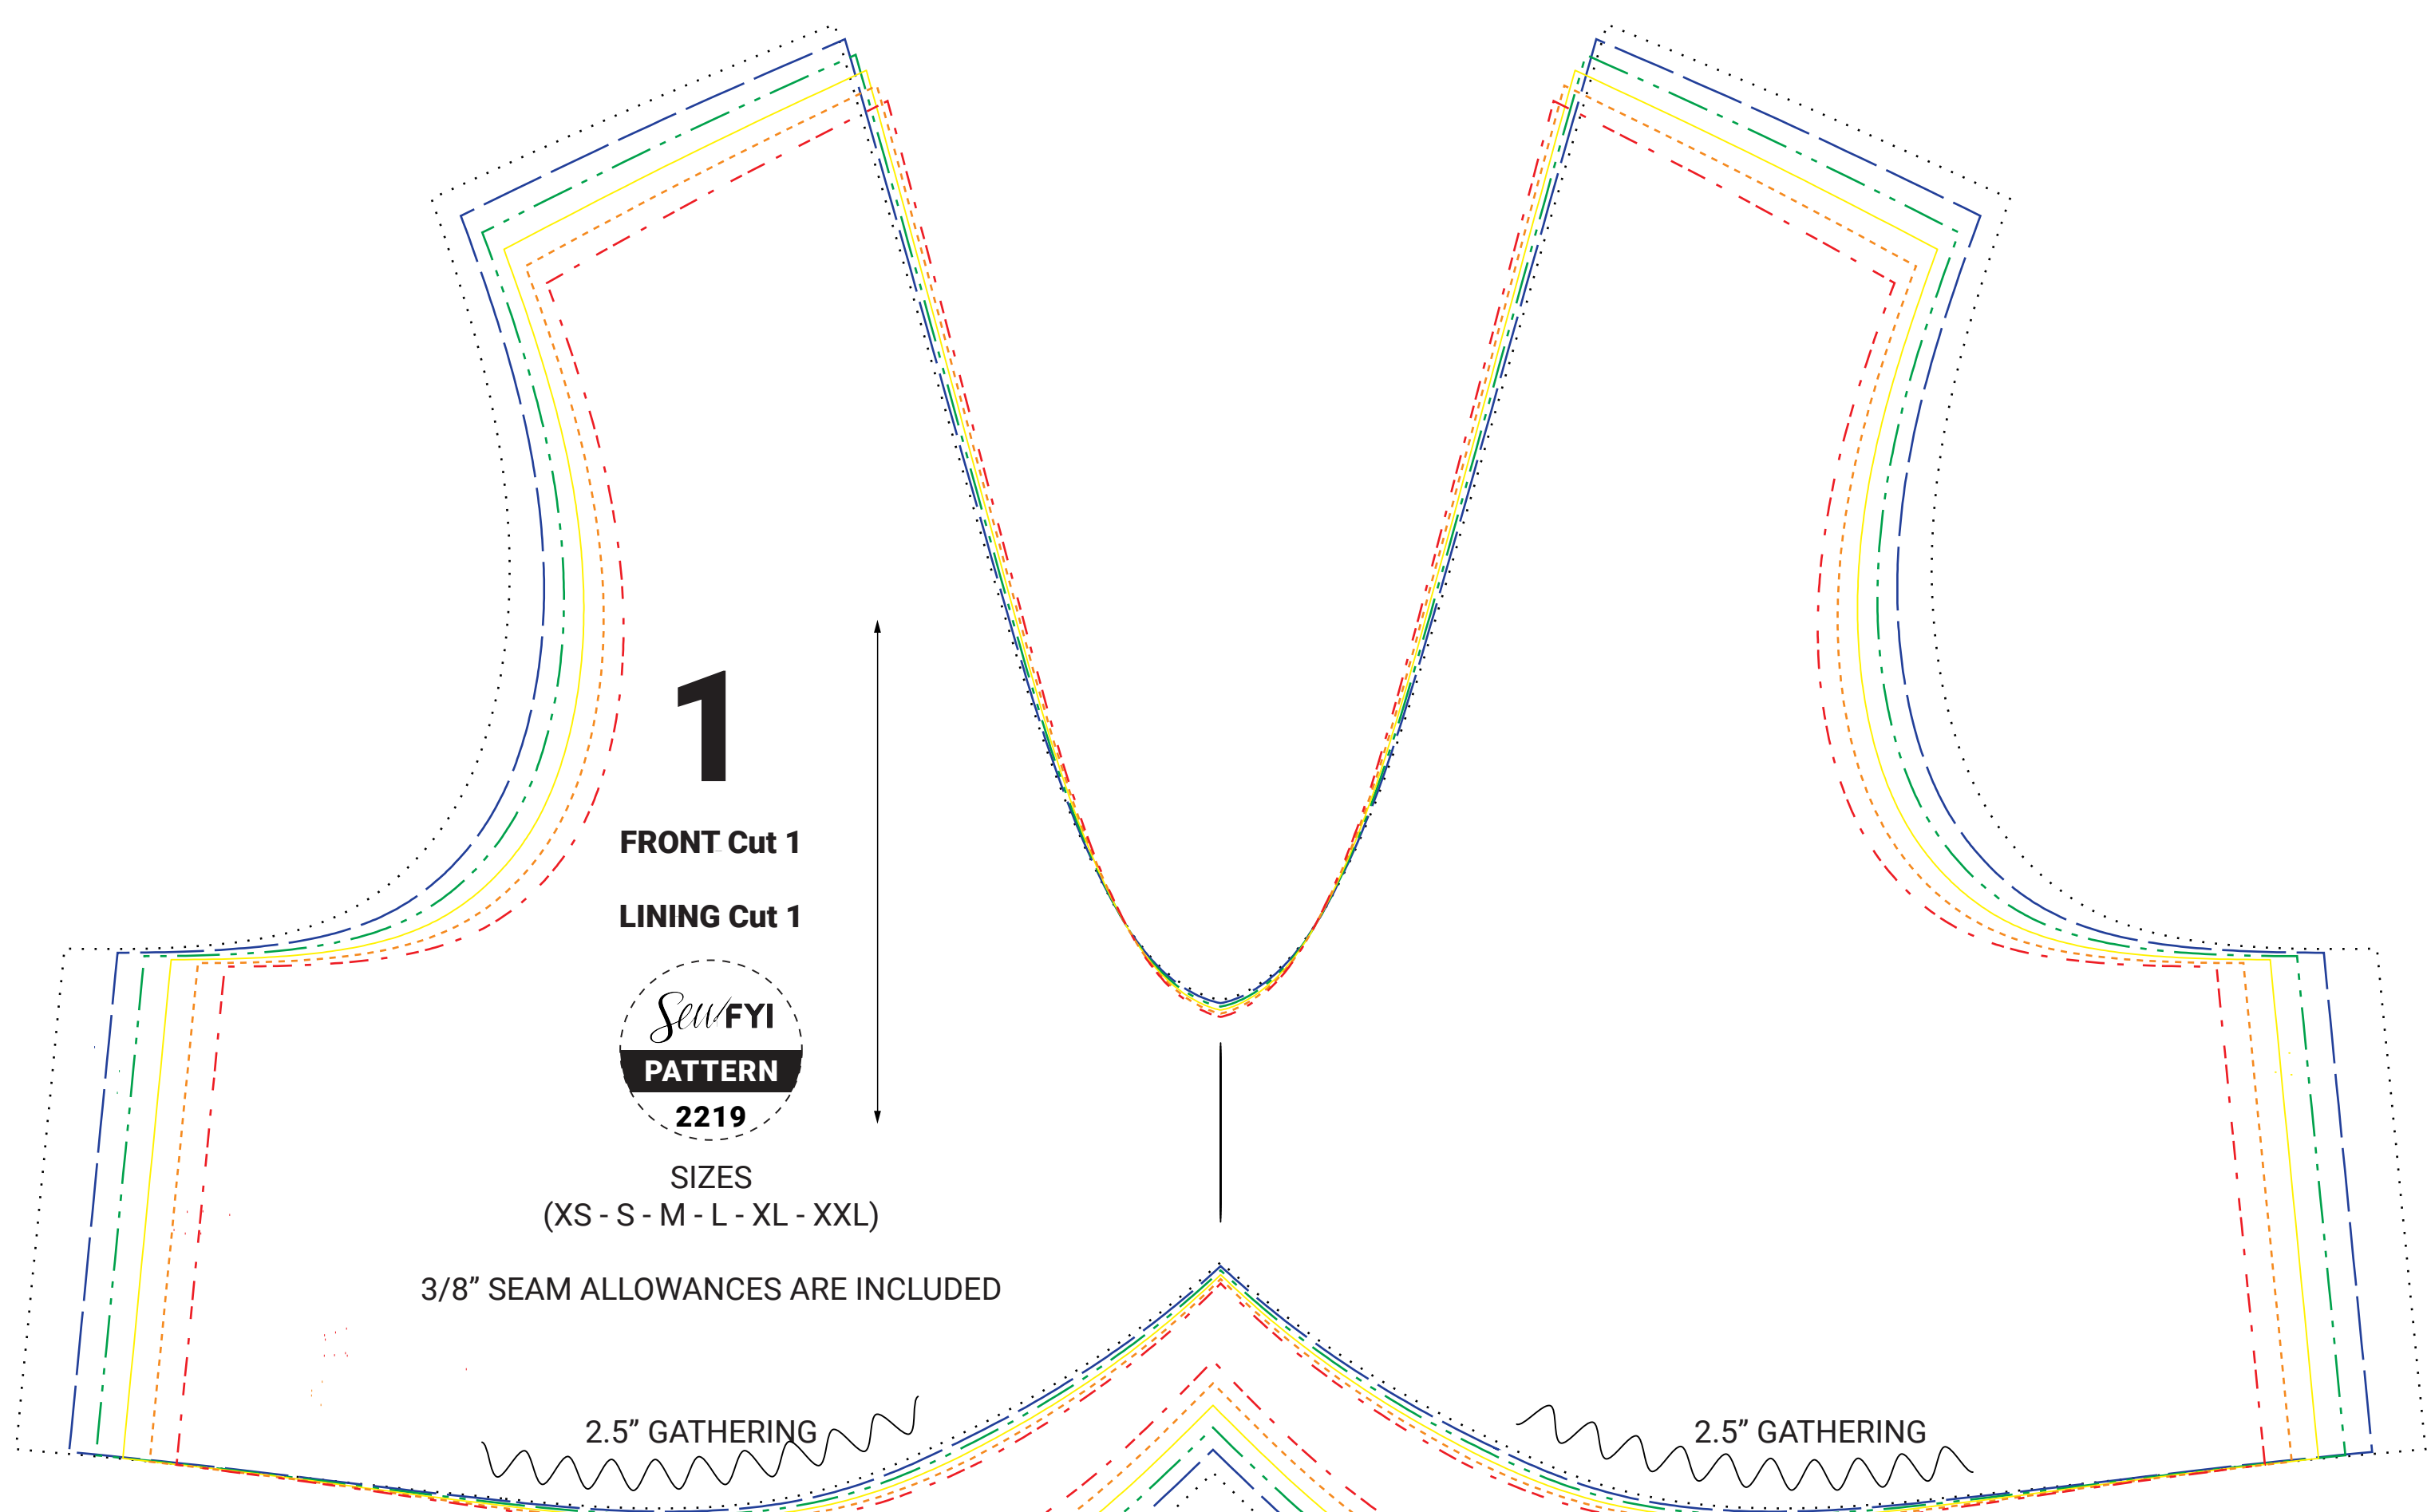

Puff Sleeve Dress

Test Square

Check this box measures

2 inch x 2 inch

SIZE GUIDE (INCH)

SIZE	XS	S	M	L	XL	XXL
CHEST	32.5	33.5	34.5	35.5	36.5	38
WAIST	23.5	24.5	25.5	26.5	27.5	29