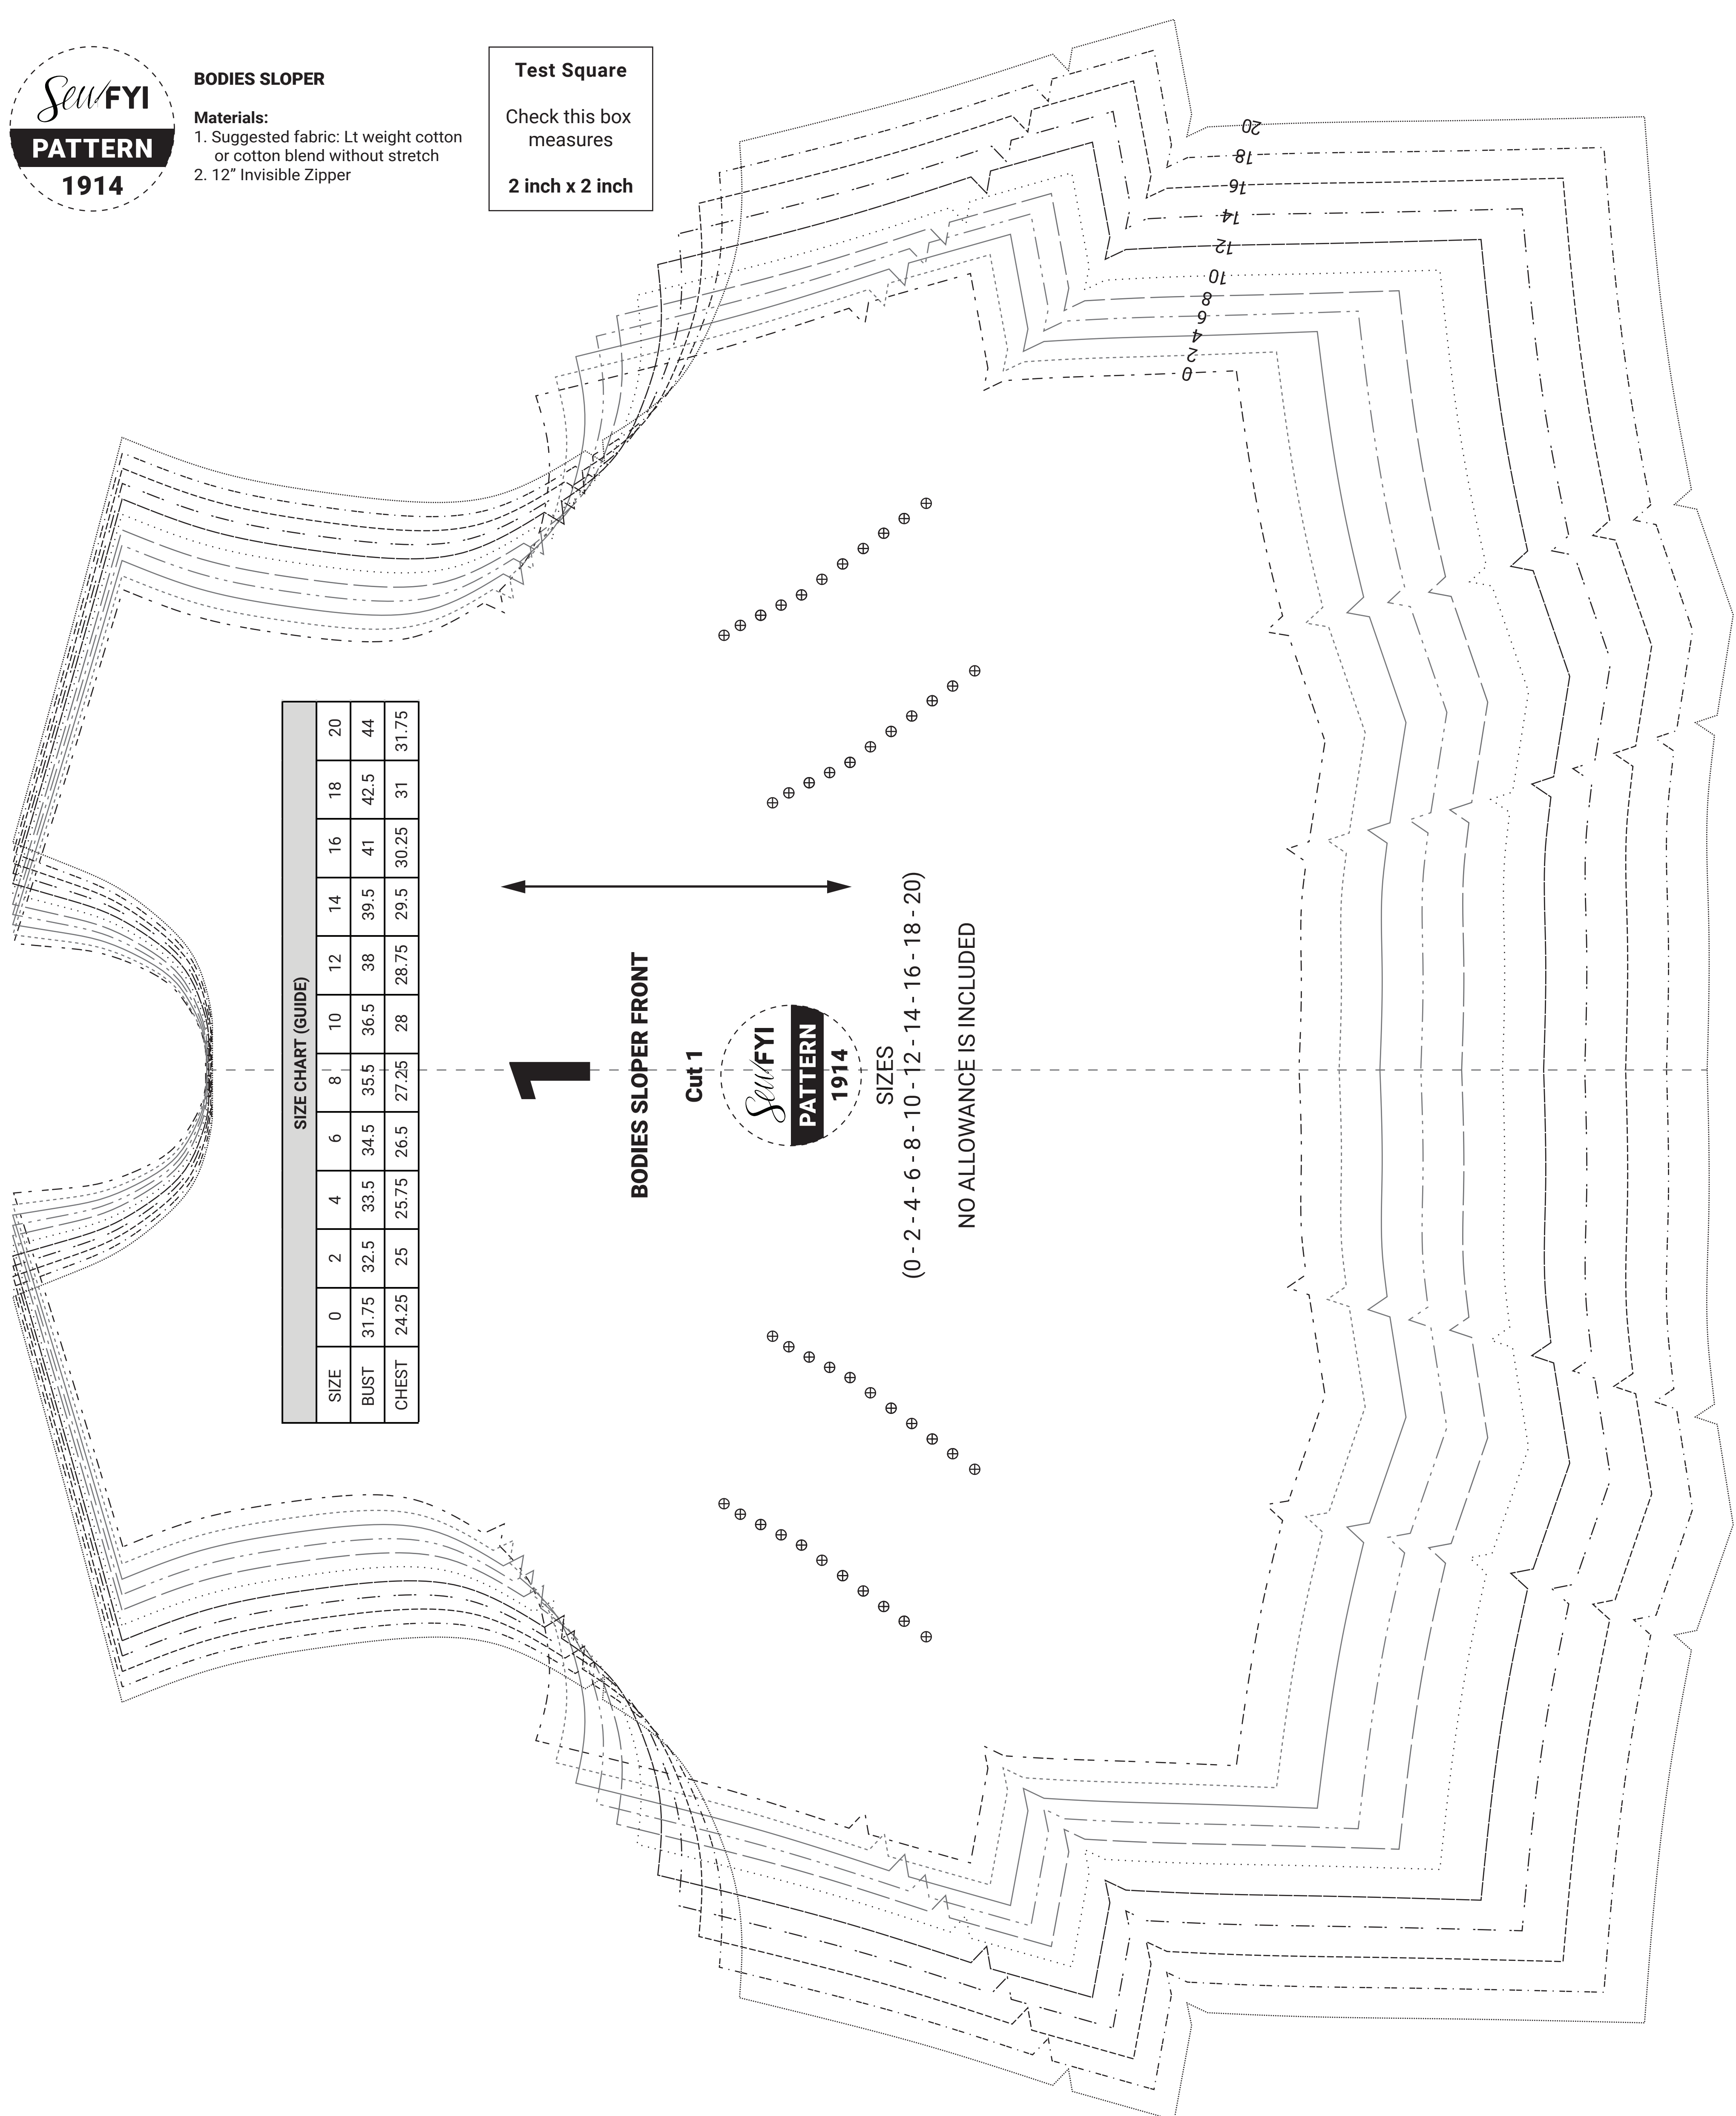

BODIES SLOPER

Materials:
 1. Suggested fabric: Lt weight cotton or cotton blend without stretch
 2. 12" Invisible Zipper

Test Square
 Check this box measures
2 inch x 2 inch

SIZE CHART (GUIDE)											
SIZE	0	2	4	6	8	10	12	14	16	18	20
BUST	31.75	32.5	33.5	34.5	35.5	36.5	38	39.5	41	42.5	44
CHEST	24.25	25	25.75	26.5	27.25	28	28.75	29.5	30.25	31	31.75

1

BODIES SLOPER FRONT

Cut 1

SIZES
 (0 - 2 - 4 - 6 - 8 - 10 - 12 - 14 - 16 - 18 - 20)

NO ALLOWANCE IS INCLUDED

2

BODIES SLOPER BACK

Cut 2

SIZES
 (0 - 2 - 4 - 6 - 8 - 10 - 12 - 14 - 16 - 18 - 20)

NO ALLOWANCE IS INCLUDED

3

BODIES SLOPER SLEEVES

Cut 2

SIZES
 (0 - 2 - 4 - 6 - 8 - 10 - 12 - 14 - 16 - 18 - 20)

NO ALLOWANCE IS INCLUDED