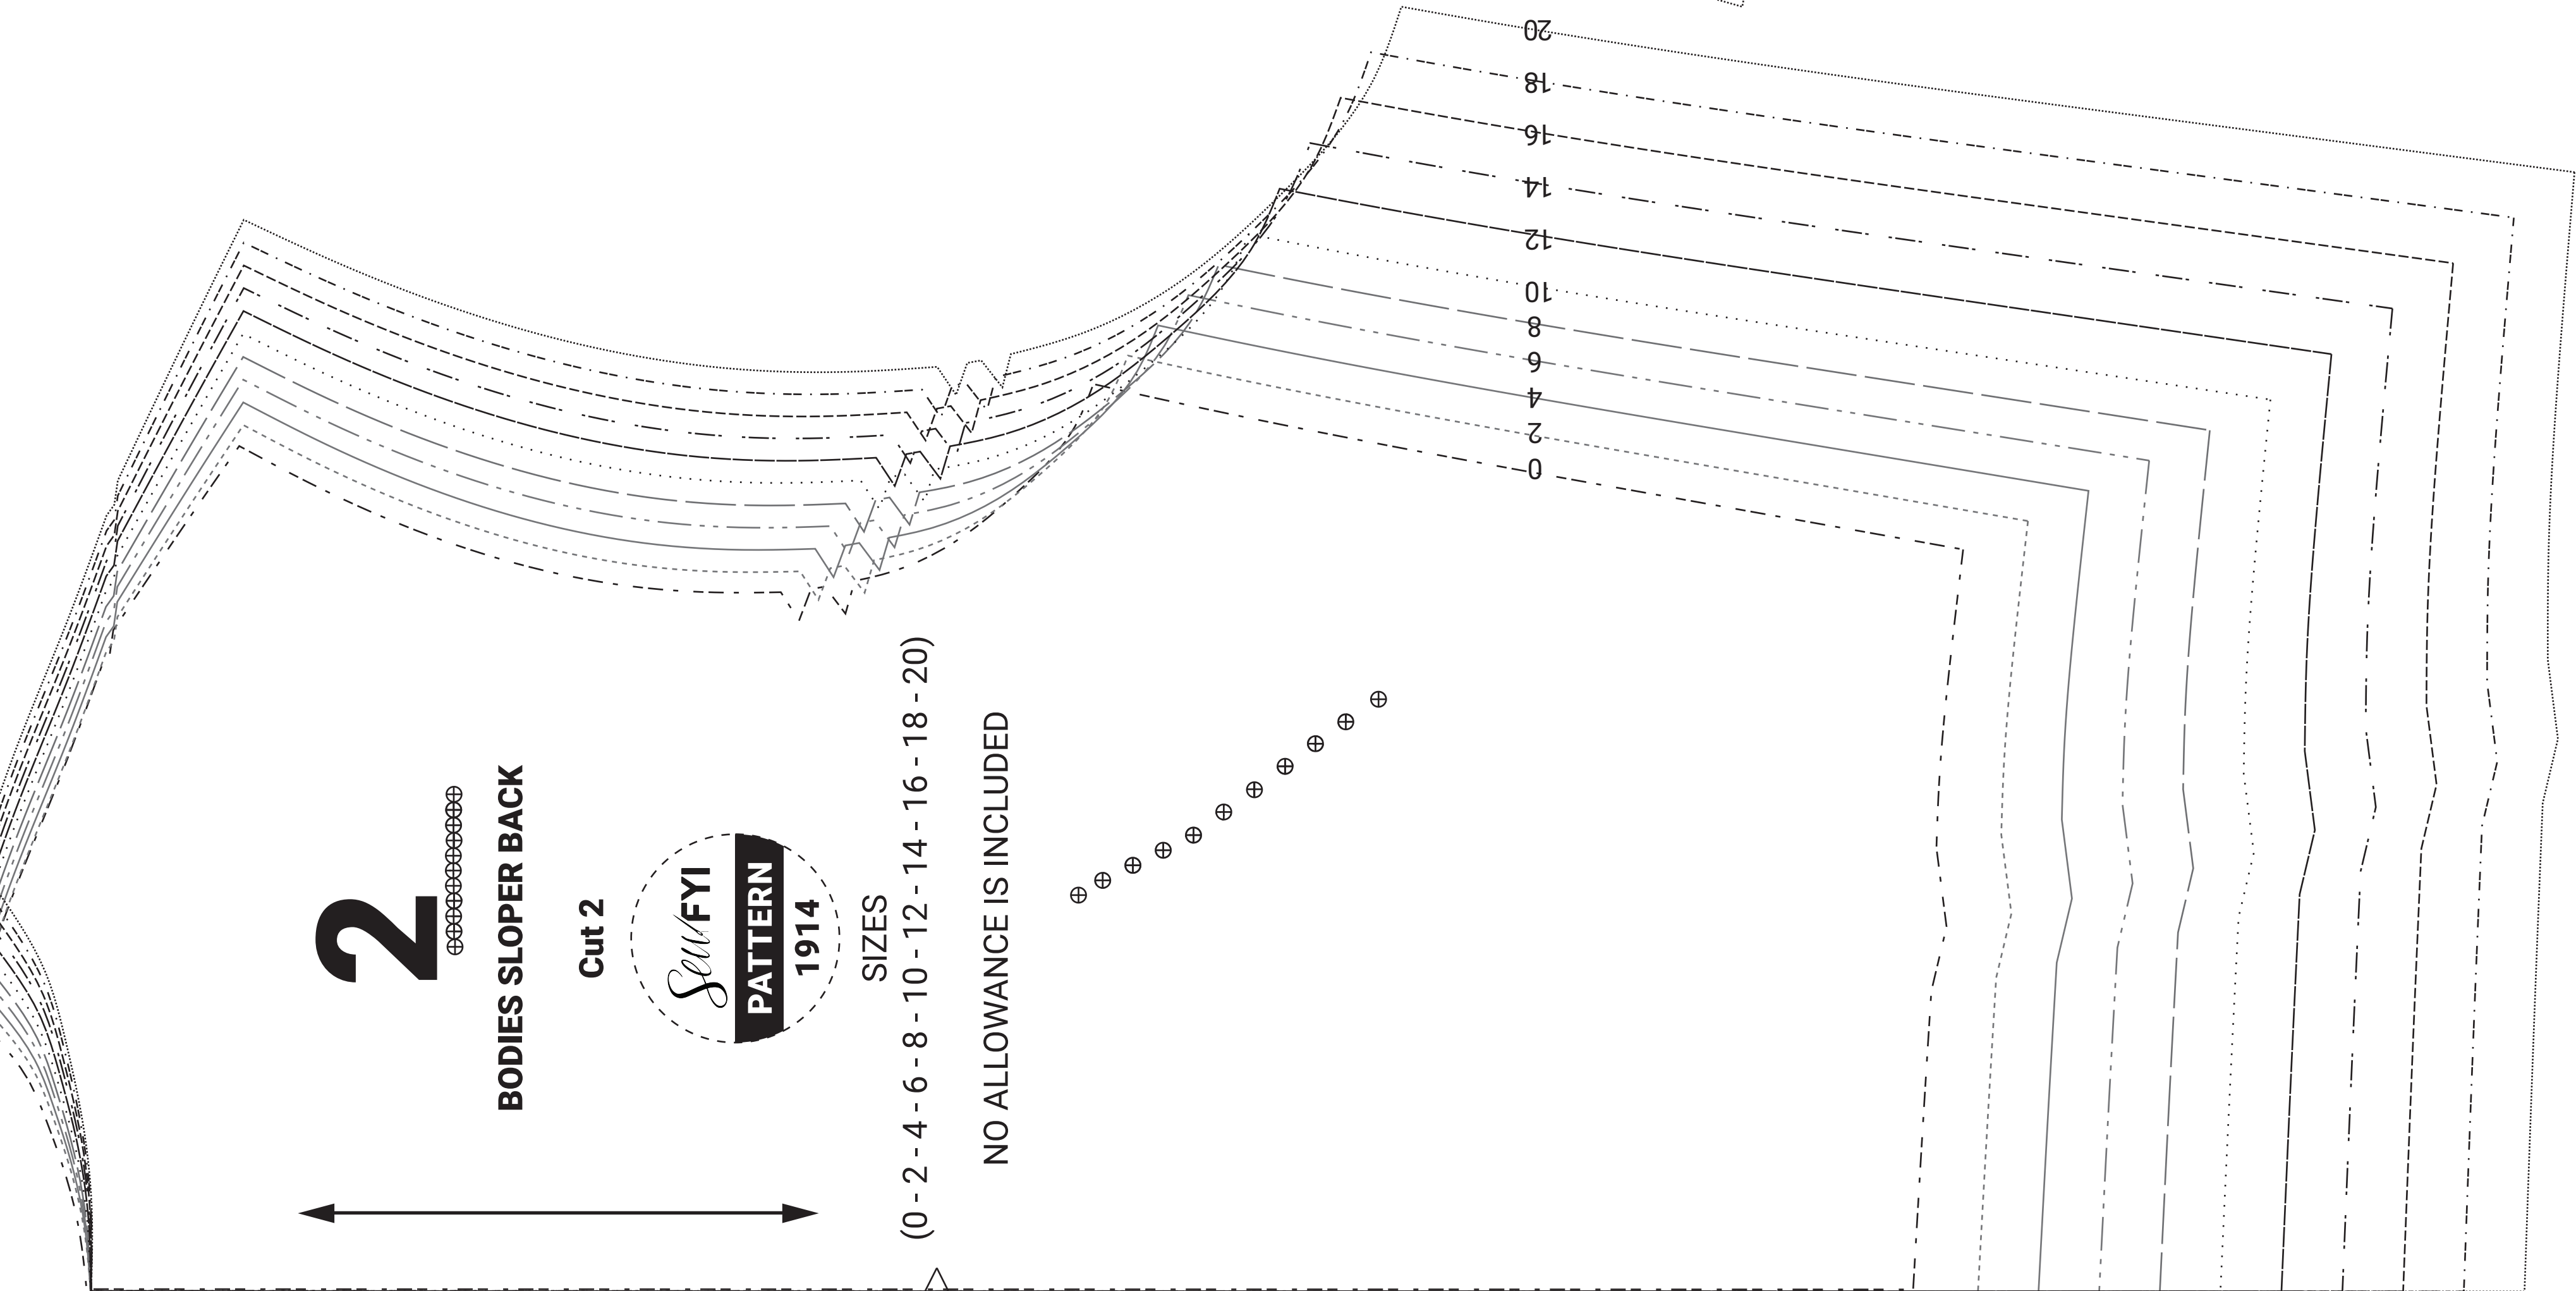

BODIES SLOPER

Materials:
 1. Suggested fabric: Lt weight cotton or cotton blend without stretch
 2. 12" Invisible Zipper

Test Square
 Check this box measures
2 inch x 2 inch

SIZE CHART (GUIDE)											
SIZE	0	2	4	6	8	10	12	14	16	18	20
BUST	31.75	32.5	33.5	34.5	35.5	36.5	38	39.5	41	42.5	44
CHEST	24.25	25	25.75	26.5	27.25	28	28.75	29.5	30.25	31	31.75

1

BODIES SLOPER FRONT

Cut 1

SIZES
 (0 - 2 - 4 - 6 - 8 - 10 - 12 - 14 - 16 - 18 - 20)

NO ALLOWANCE IS INCLUDED

2

BODIES SLOPER BACK

Cut 2

SIZES
 (0 - 2 - 4 - 6 - 8 - 10 - 12 - 14 - 16 - 18 - 20)

NO ALLOWANCE IS INCLUDED

3

BODIES SLOPER SLEEVES

Cut 2

SIZES
 (0 - 2 - 4 - 6 - 8 - 10 - 12 - 14 - 16 - 18 - 20)

NO ALLOWANCE IS INCLUDED