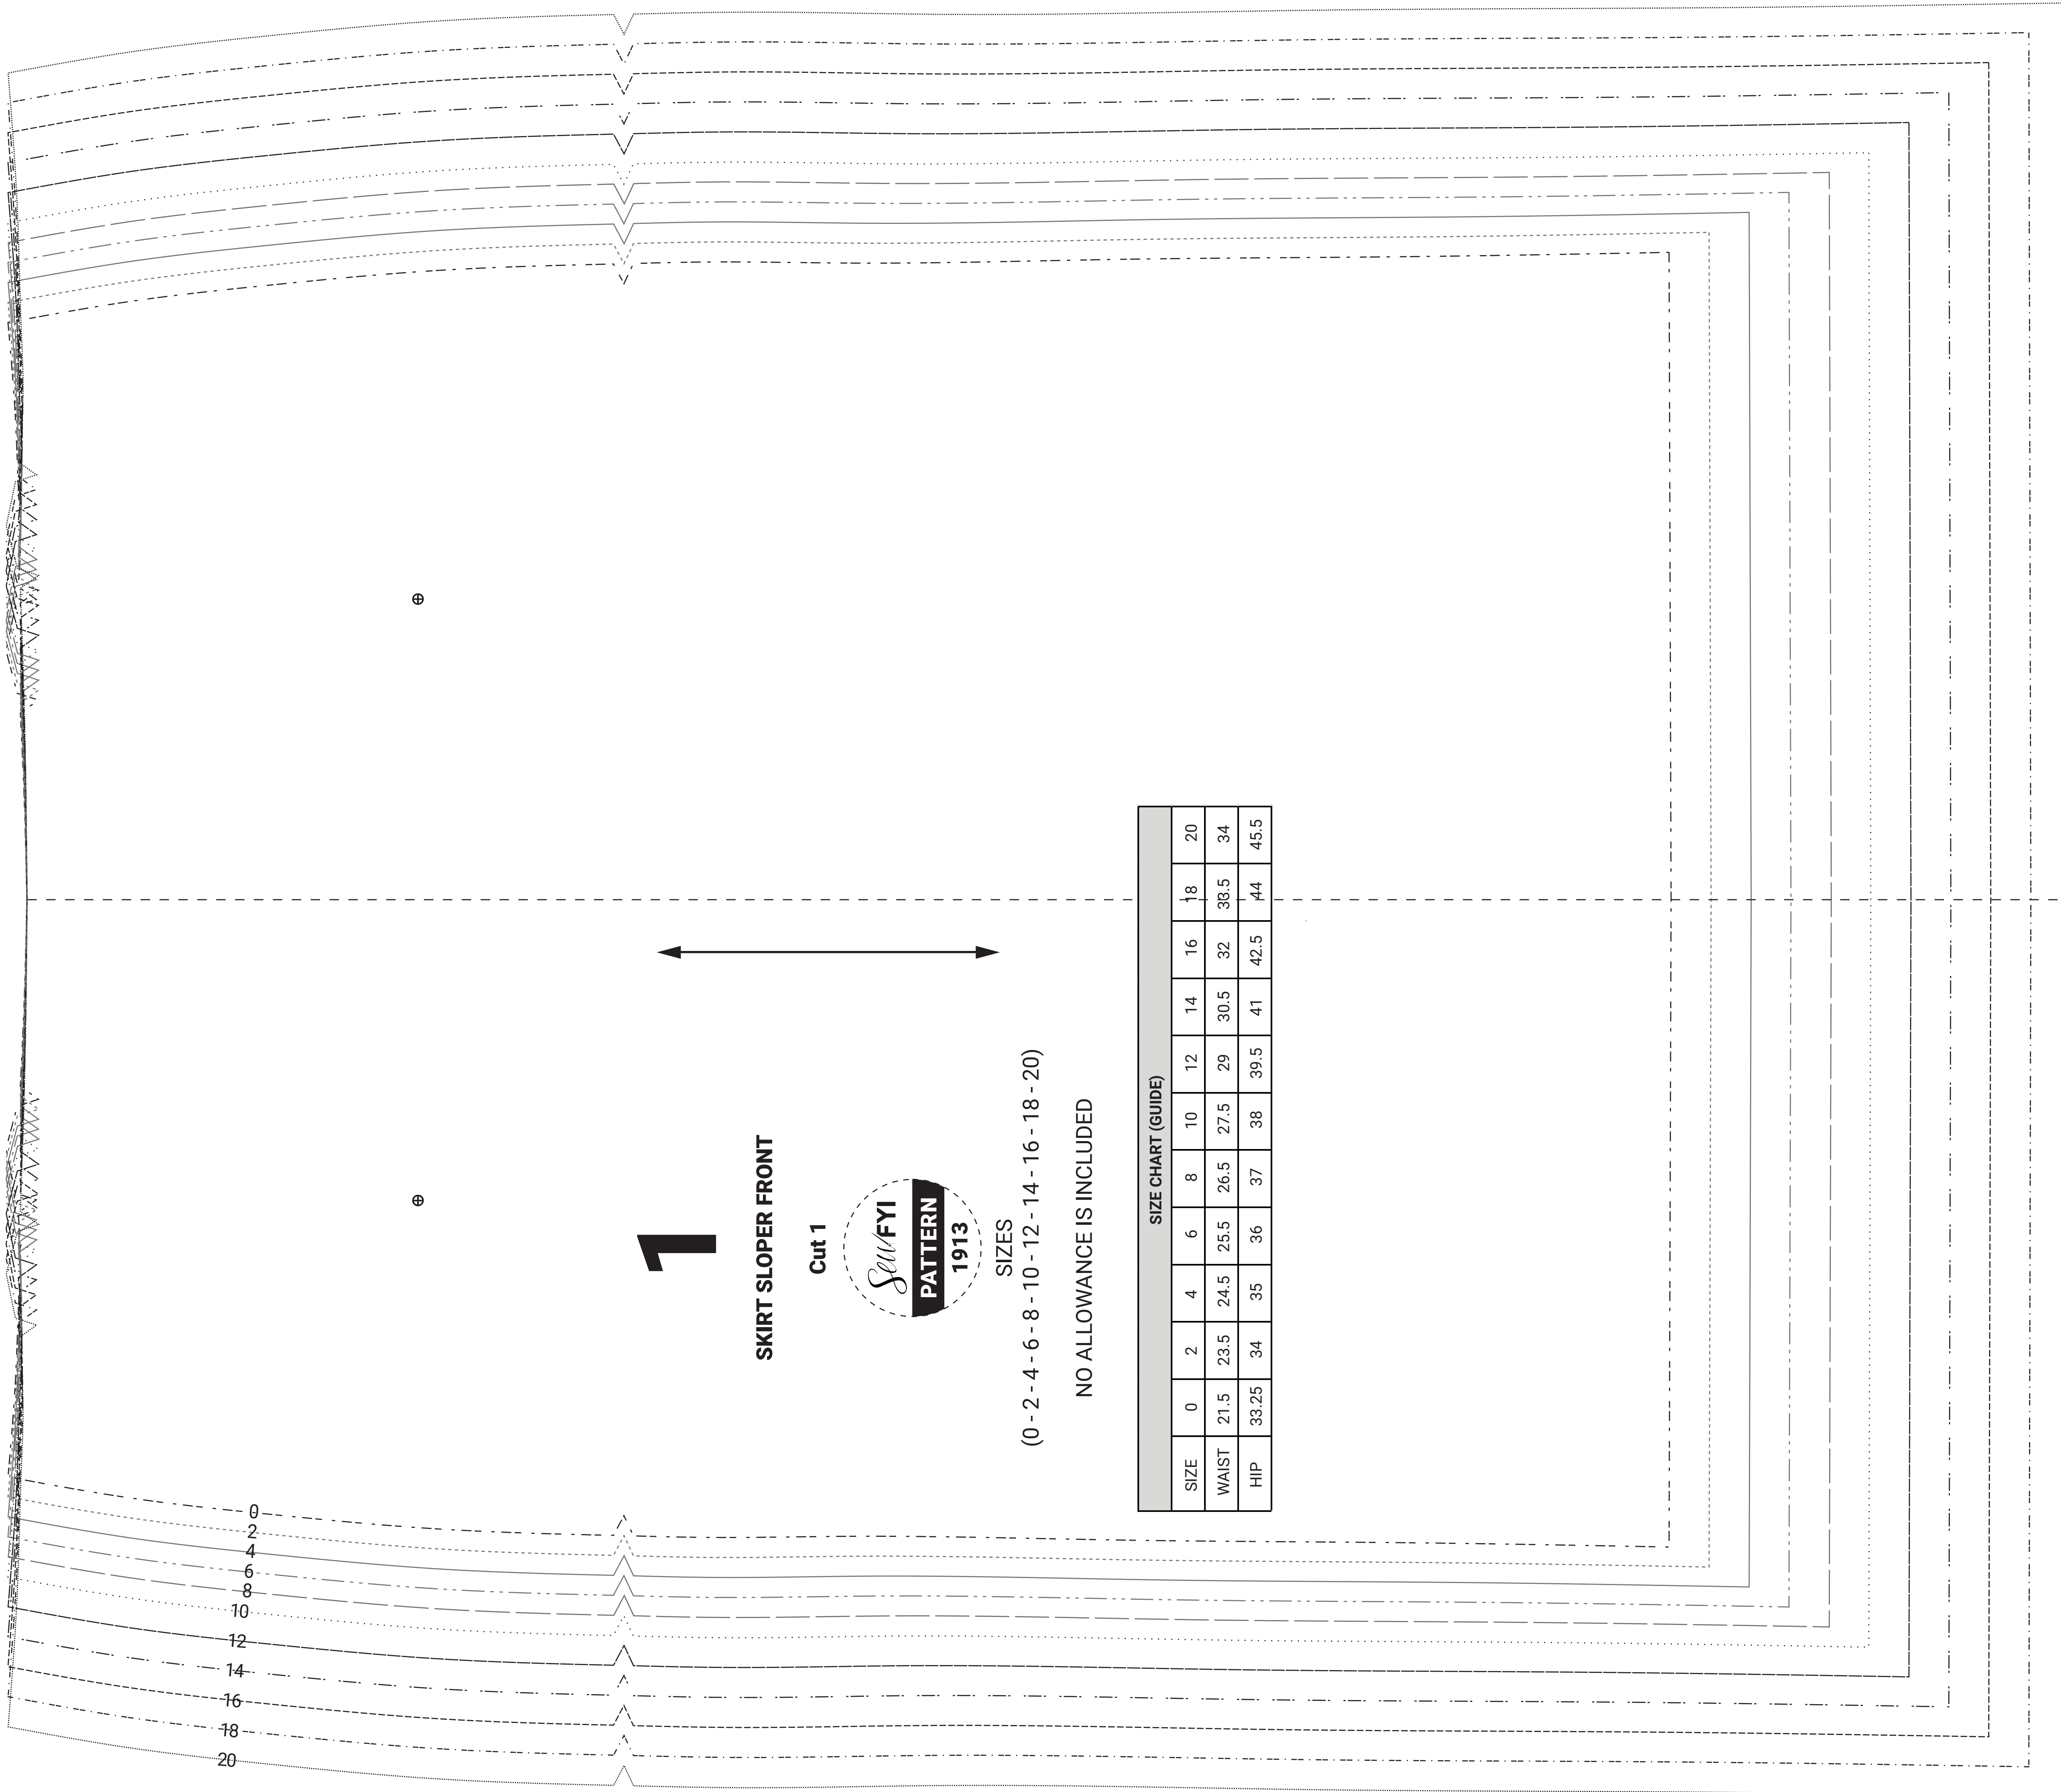

SKIRT SLOPER

- Materials:**
 1. Suggested fabric: Lt weight cotton or cotton blend without stretch
 2. 7" Invisible Zipper

Test Square

Check this box
 measures

2 inch x 2 inch

1

SKIRT SLOPER FRONT

Cut 1

SIZES

(0 - 2 - 4 - 6 - 8 - 10 - 12 - 14 - 16 - 18 - 20)

NO ALLOWANCE IS INCLUDED

SIZE CHART (GUIDE)												
SIZE	0	2	4	6	8	10	12	14	16	18	20	
WAIST	21.5	23.5	24.5	25.5	26.5	27.5	29	30.5	32	38.5	34	
HIP	33.25	34	35	36	37	38	39.5	41	42.5	44	45.5	

2

SKIRT SLOPER BACK

Cut 2

SIZES

(0 - 2 - 4 - 6 - 8 - 10 - 12 - 14 - 16 - 18 - 20)

NO SEAM ALLOWANCE IS INCLUDED